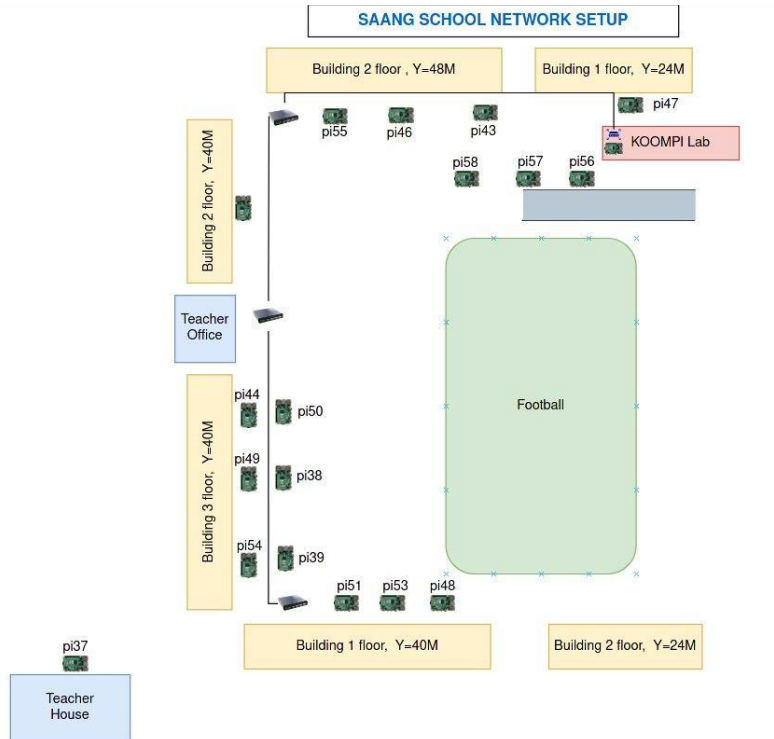

40m

80m

SAANG SCHOOL

KOOMPI FiFi

For 40 km from Phnom Penh

KOOMPI FiFi

A High School 35 km from Phnom Penh (installed)

Incorporated with KOOMPI Onelab students can use the wifi with any devices.