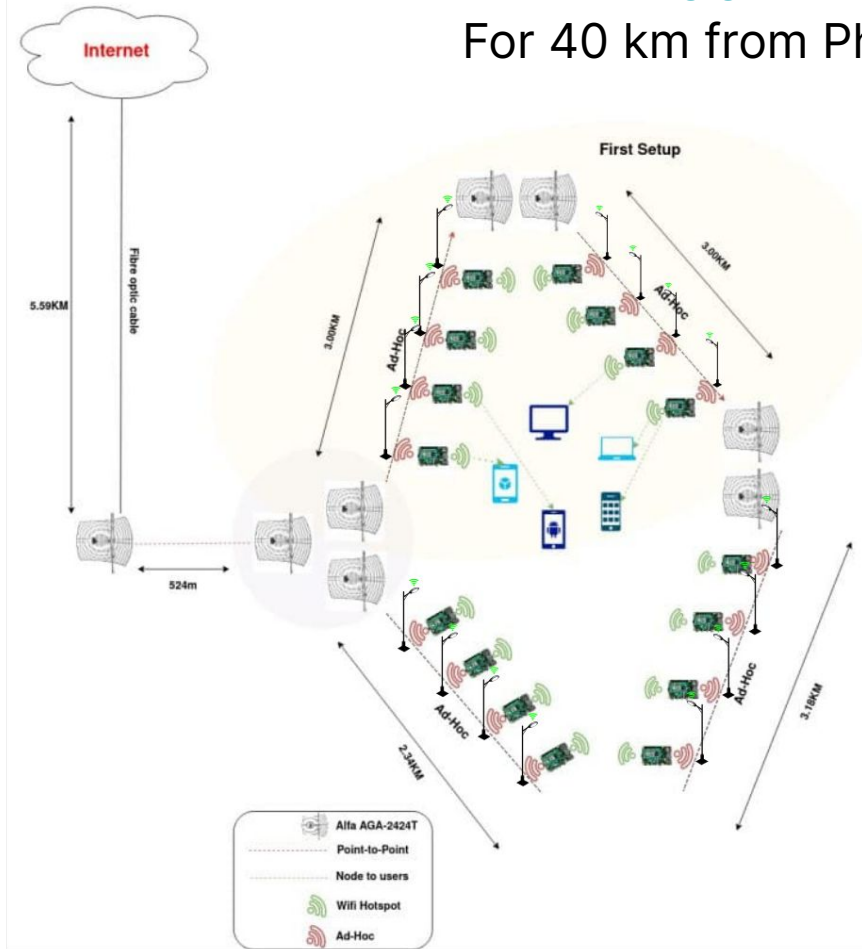

Last mile internet and contents service, part of internet for everyone efforts.

Step 1: work with local ISPs to pilot nearby city locations.

Step 2: One satellite internet available in Cambodia, we will reach many more remote location.

40m

80m

SAANG SCHOOL

KOOMPI FiFi

For 40 km from Phnom Penh

KOOMPI FiFi

A High School 35 km from Phnom Penh (installed)

Incorporated with KOOMPI Onelab students can use the wifi with any devices.